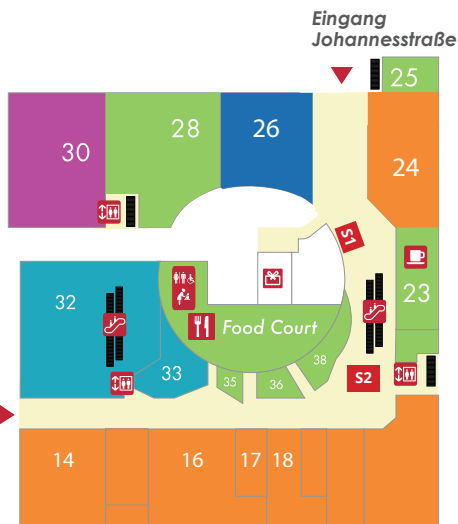

## Kosmetik, Wellness, Gesundheit

dm-Drogerie	02	UG1
TeeGeschwender	12	UG1
Nguyen Nails	09	UG1
Sunpoint	08	UG1

## Fitness, Sport

InJoy Lady Fitness	41	OG2
--------------------	----	-----

EG

UG2

UG1